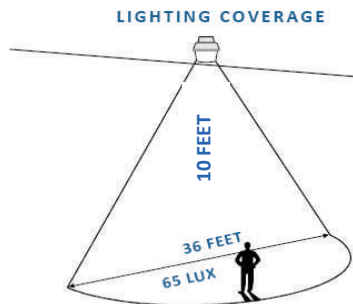

LIGHTING COVERAGE

FEATURES

- Suburban Style Fixture with a 65W or 105W Spiral Fluorescent Bulb
- 65W has Medium Base bulb and 105W has Mogul Base Bulb
- Low Maintenance
- New Designer Generation Compact Photocell Polycarbonate Parts Resistant to UV Rays and Impacts
- Self Extinguishable
- White Finish
- Self Ballasted 65W or 105W Spiral Fluorescent Bulb Included

Maximum Recommended Separation Between Fixtures: 36 Feet