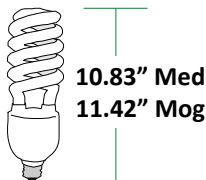

### WARNING:

- Use adequate voltage
- Do not use dimmers
- Do not install in Wet Locations

65W

9.45"

85W

10.83" Med  
11.42" Mog

105W

12.01"

150W

12.99"

200W

14.57"

2.95"

3.47"

3.47"

4.96"