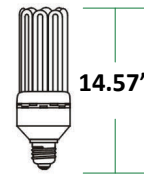

### WARNING:

- Use adequate voltage
- Do not use dimmers
- Do not install in Wet Locations

65W

9.45"

85W

10.83" Med  
11.42" Mog

105W

12.01"

150W

12.99"

200W

14.57"

2.95"

3.47"

3.47"

4.96"