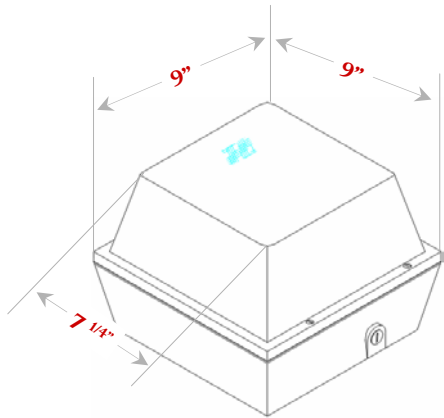

8" X 8" VANDAL RESISTANT SQUARE CANOPY (WIRED)

CONSTRUCTION

- Die Cast Housing & Chromate Conversion Coating
- Textured Bronze Finish
- Heat and UV Resistant Polycarbonate Lens
- Stainless Steel Screws (Fully Gasketed)
- Includes Porcelain Medium Base Socket
- Includes Lamp & Ballast

PRODUCT DIMENSIONS

Width	Height	Depth
8"	8 1/2"	4 1/2"