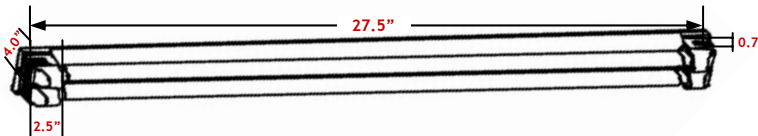

### E-LITE FLUORESCENT 1-LAMP STRIP FIXTURES

Model #	Size	Lamp Watts	Lamp Type	Voltage	Hertz
<b>ELITE1/20STRIP</b>	2 ft.	1 x 20W	T8/T12	120V	50 & 60 Hz
<b>ELITE1/40STRIP</b>	4 ft.	1 x 40W	T8/T12	120V	50 & 60 Hz

#### 1-LAMP E-LITE STRIP FIXTURE DIMENSIONS

Strip Length	<b>27.5"</b>
Strip Depth	<b>0.70"</b>
Strip Depth/Including Lampholder	<b>2.50"</b>
Strip Width	<b>2.00"</b>

#### 2-LAMP E-LITE STRIP FIXTURE DIMENSIONS

Strip Length	<b>27.5"</b>
Strip Depth	<b>0.70"</b>
Strip Depth/Including Lampholder	<b>2.50"</b>
Strip Width	<b>4.00"</b>