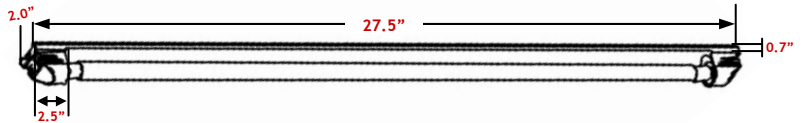

### E-LITE FLUORESCENT 1-LAMP STRIP FIXTURES

Model #	Size	Lamp Watts	Lamp Type	Voltage	Hertz
<b>ELITE1/20STRIP</b>	2 ft.	1 x 20W	T8/T12	120V	50 & 60 Hz
<b>ELITE1/40STRIP</b>	4 ft.	1 x 40W	T8/T12	120V	50 & 60 Hz

#### 1-LAMP E-LITE STRIP FIXTURE DIMENSIONS

Strip Length	<b>27.5"</b>
Strip Depth	<b>0.70"</b>
Strip Depth/Including Lampholder	<b>2.50"</b>
Strip Width	<b>2.00"</b>

#### 2-LAMP E-LITE STRIP FIXTURE DIMENSIONS

Strip Length	<b>27.5"</b>
Strip Depth	<b>0.70"</b>
Strip Depth/Including Lampholder	<b>2.50"</b>
Strip Width	<b>4.00"</b>